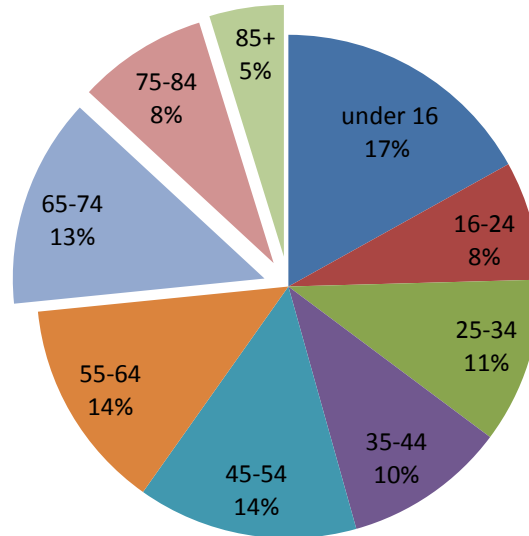

Romsey Profile

Hollie French

Test Valley Borough Council

Population

18,445
Population 2013

12%
increase

20,645
Population 2018

19%
increase

24,598
*Estimate 2025
population*

2018 - breakdown by age

Demographics

Ethnicity of Romsey Residents

| White; British | White; Other | Mixed | Asian | Black | Arab | Other |
|----------------|--------------|-------|-------|-------|------|-------|
| 93.9% | 2.7% | 1.0% | 1.8% | 0.4% | 0.1% | 0.2% |