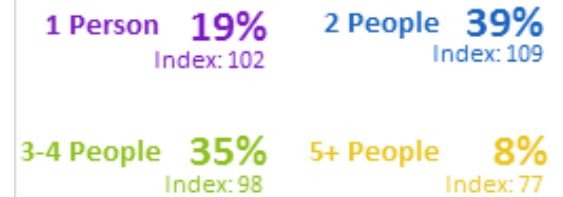

2011 Census

Religion in Romsey

2011 Census

Gender breakdown

2018 SAPF

The people of Romsey

People

Car ownership

The people of Romsey

Employment

Economic Activity in Romsey

Employment

Employment by Occupation in Romsey

Housing

TENURE

TYPE

SIZE

New Developments

Abbotswood
800 properties

Whitenap
1,300 properties
(proposed)

Summary

- Growing and ageing population
- Good levels of employment
- Predominantly White British & Christian
- Mixed social make up - greater representation of 65+
- High proportion of residents have use of a car
- Potential increase to housing