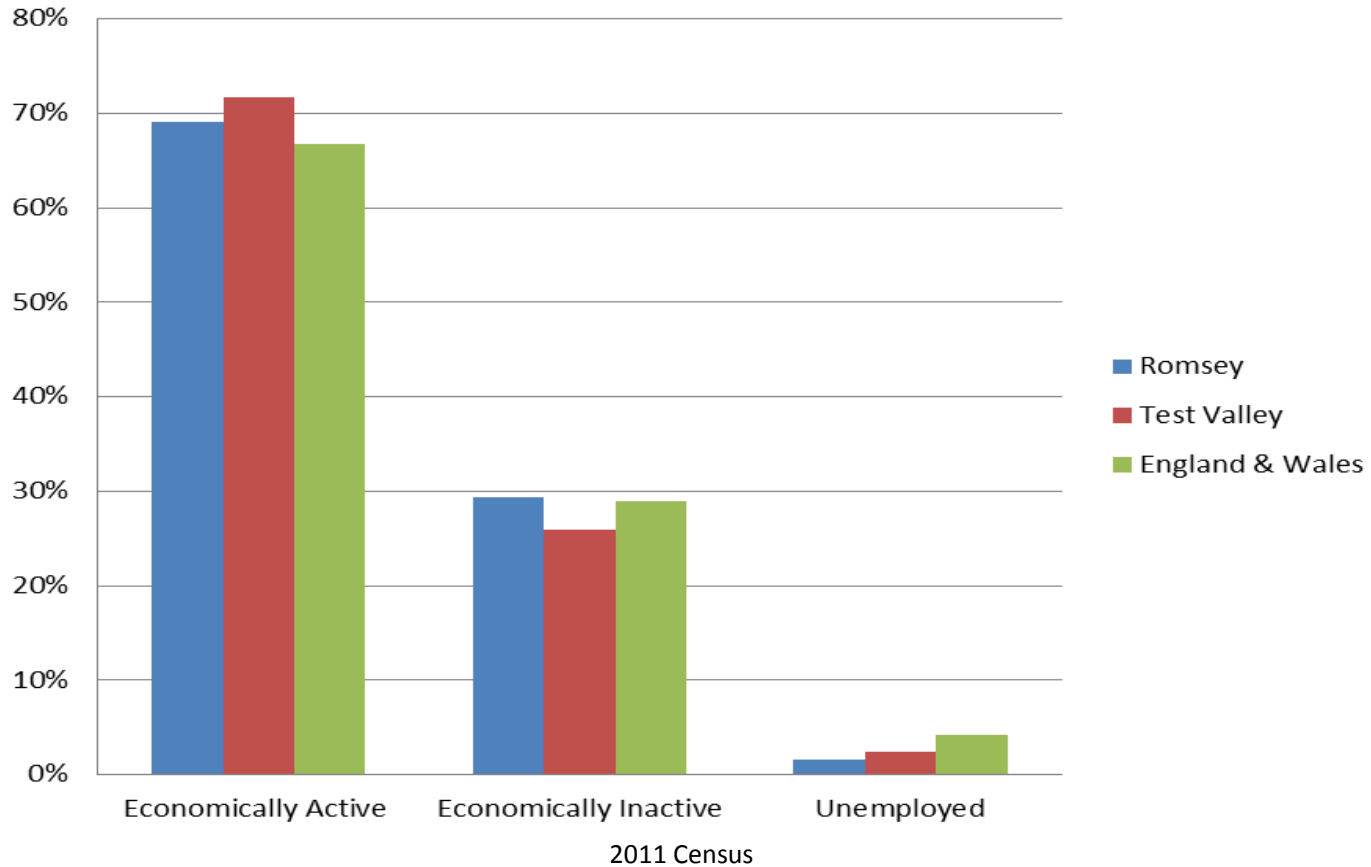

24,598
*Estimate 2025
population*

2018 - breakdown by age

Demographics

Ethnicity of Romsey Residents

| White; British | White; Other | Mixed | Asian | Black | Arab | Other |
|----------------|--------------|-------|-------|-------|------|-------|
| 93.9% | 2.7% | 1.0% | 1.8% | 0.4% | 0.1% | 0.2% |

2011 Census

Religion in Romsey

2011 Census

Gender breakdown

2018 SAPF

The people of Romsey

People

Car ownership

The people of Romsey

Employment

Economic Activity in Romsey

Employment

Employment by Occupation in Romsey

Housing

TENURE

TYPE

SIZE

New Developments

Abbotswood
800 properties

Whitenap
1,300 properties
(proposed)

Summary

- Growing and ageing population
- Good levels of employment
- Predominantly White British & Christian
- Mixed social make up - greater representation of 65+
- High proportion of residents have use of a car
- Potential increase to housing