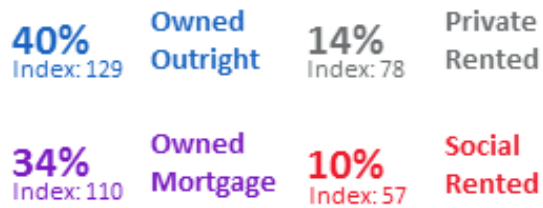

The people of Romsey

Employment

Economic Activity in Romsey

Employment

Employment by Occupation in Romsey

Housing

TENURE

TYPE

SIZE

New Developments

Abbotswood
800 properties

Whitenap
1,300 properties
(proposed)

Summary

- Growing and ageing population
- Good levels of employment
- Predominantly White British & Christian
- Mixed social make up - greater representation of 65+
- High proportion of residents have use of a car
- Potential increase to housing