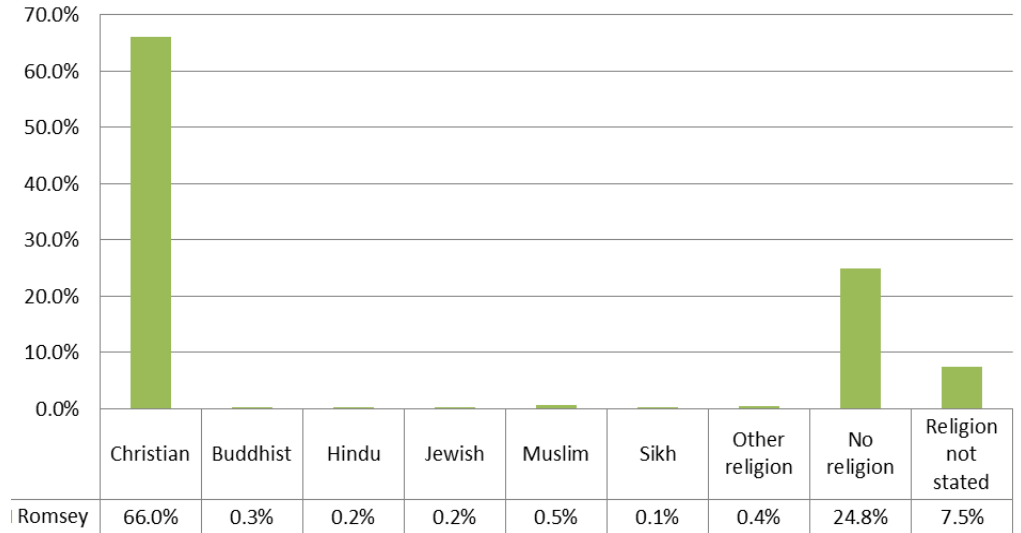

24,598
*Estimate 2025
population*

2018 - breakdown by age

Demographics

Ethnicity of Romsey Residents

| White; British | White; Other | Mixed | Asian | Black | Arab | Other |
|----------------|--------------|-------|-------|-------|------|-------|
| 93.9% | 2.7% | 1.0% | 1.8% | 0.4% | 0.1% | 0.2% |

2011 Census

Religion in Romsey

2011 Census

Gender breakdown

2018 SAPF

The people of Romsey

People

Car ownership