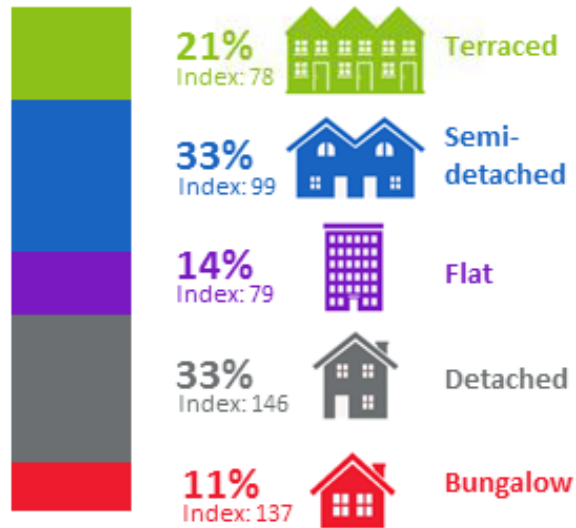

24,598
*Estimate 2025
population*

2018 - breakdown by age

Demographics

Ethnicity of Romsey Residents

| White; British | White; Other | Mixed | Asian | Black | Arab | Other |
|----------------|--------------|-------|-------|-------|------|-------|
| 93.9% | 2.7% | 1.0% | 1.8% | 0.4% | 0.1% | 0.2% |

2011 Census

Religion in Romsey

2011 Census

Gender breakdown

2018 SAPF

The people of Romsey

People

Car ownership

The people of Romsey

Employment

Economic Activity in Romsey

Employment

Employment by Occupation in Romsey

Housing

TENURE

TYPE

SIZE

New Developments

Abbotswood
800 properties

Whitenap
1,300 properties
(proposed)

Summary

- Growing and ageing population
- Good levels of employment
- Predominantly White British & Christian
- Mixed social make up - greater representation of 65+
- High proportion of residents have use of a car
- Potential increase to housing