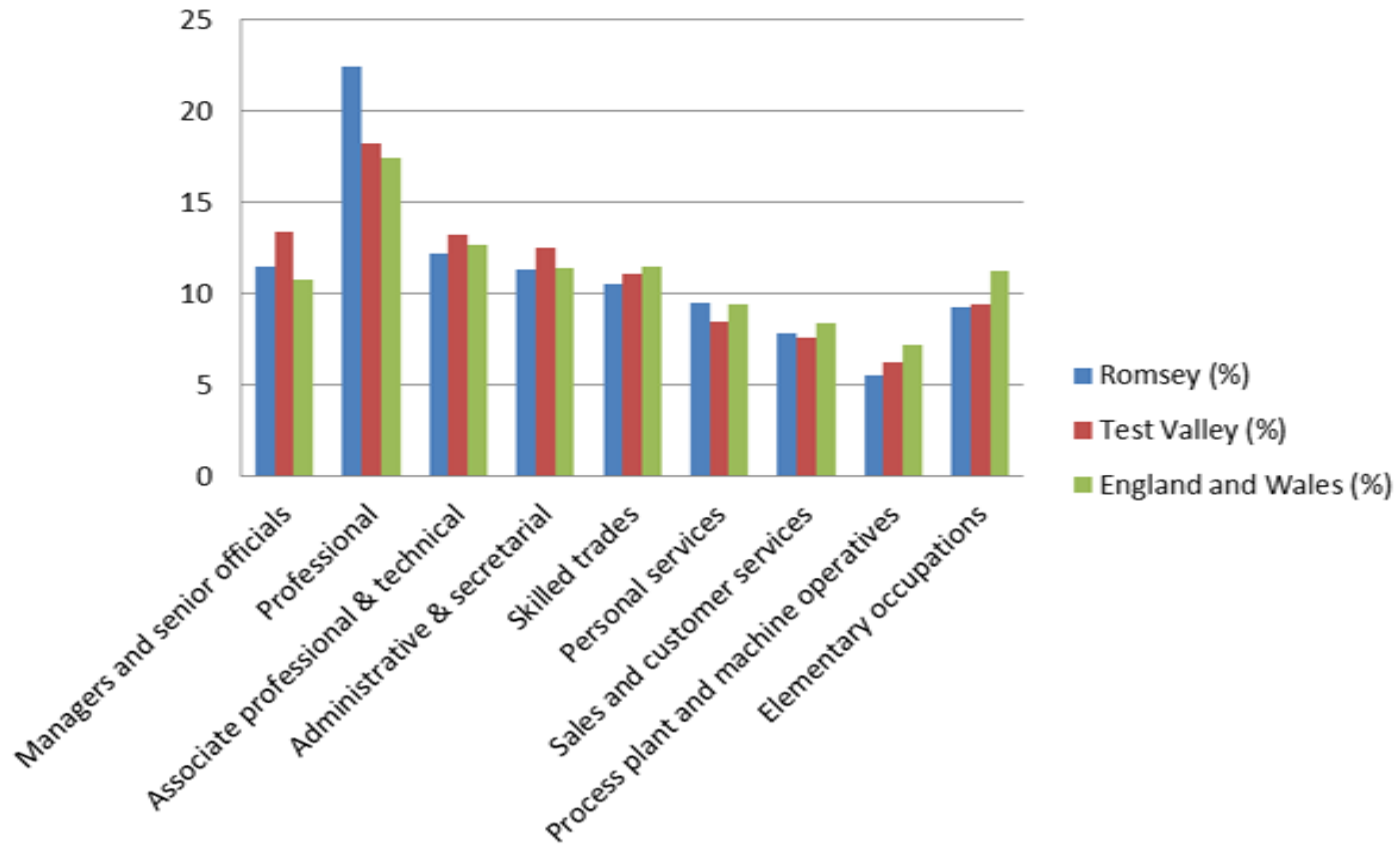

The people of Romsey

Employment

Economic Activity in Romsey

Employment

Employment by Occupation in Romsey

Housing

TENURE

TYPE

SIZE

New Developments

Abbotswood
800 properties

Whitenap
1,300 properties
(proposed)

Summary

- Growing and ageing population
- Good levels of employment
- Predominantly White British & Christian
- Mixed social make up - greater representation of 65+
- High proportion of residents have use of a car
- Potential increase to housing